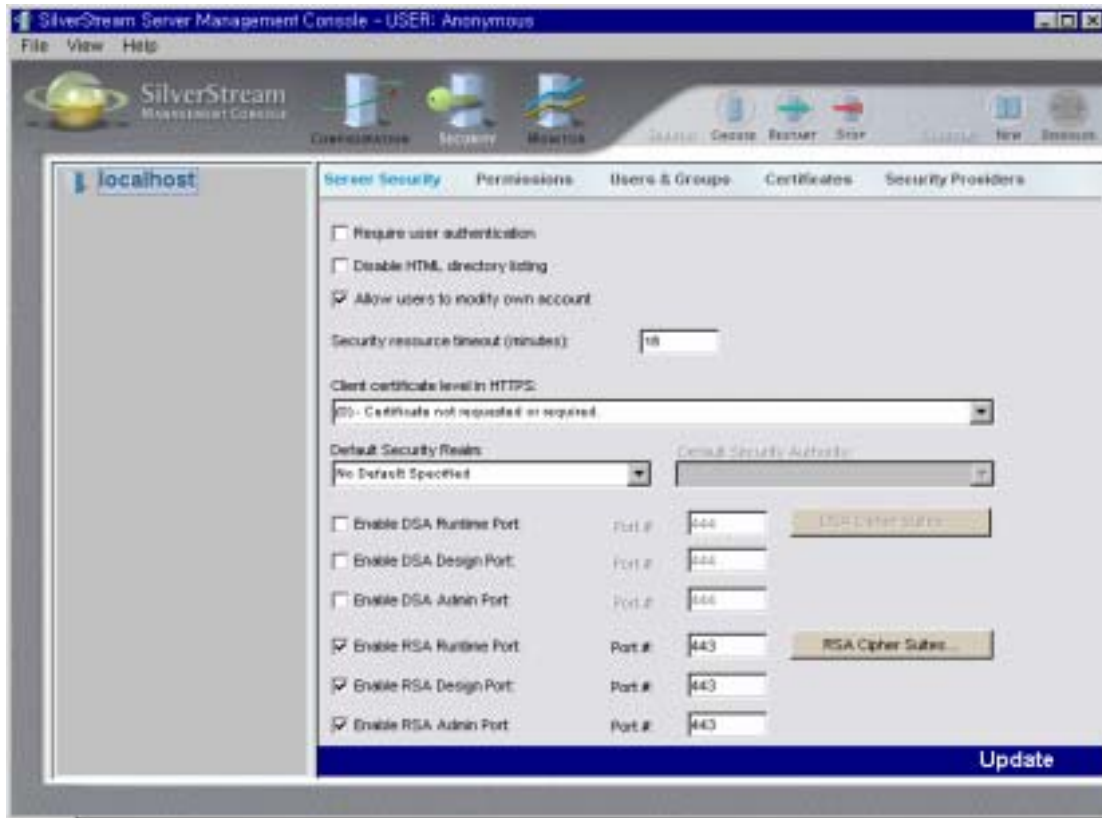

SilverStream Server

-> AgDigitalIDStep2 .

```
명령 프롬프트 - AgDigitalIDStep2
Microsoft(R) Windows NT(TM)
(C) Copyright 1985-1996 Microsoft Corp.

C:W>d:

D:W>cd Silverstream1

D:WSilverstream1>cd bin

D:WSilverstream1\bin>AgDigitalIDStep2
```

-> copy . -----BEGIN CERTIFICATE----- END CERTIFICATE

->

->

- > SMC(SilverStream Server Management Console) **Restart**
- restart RSA port 가

-> 가