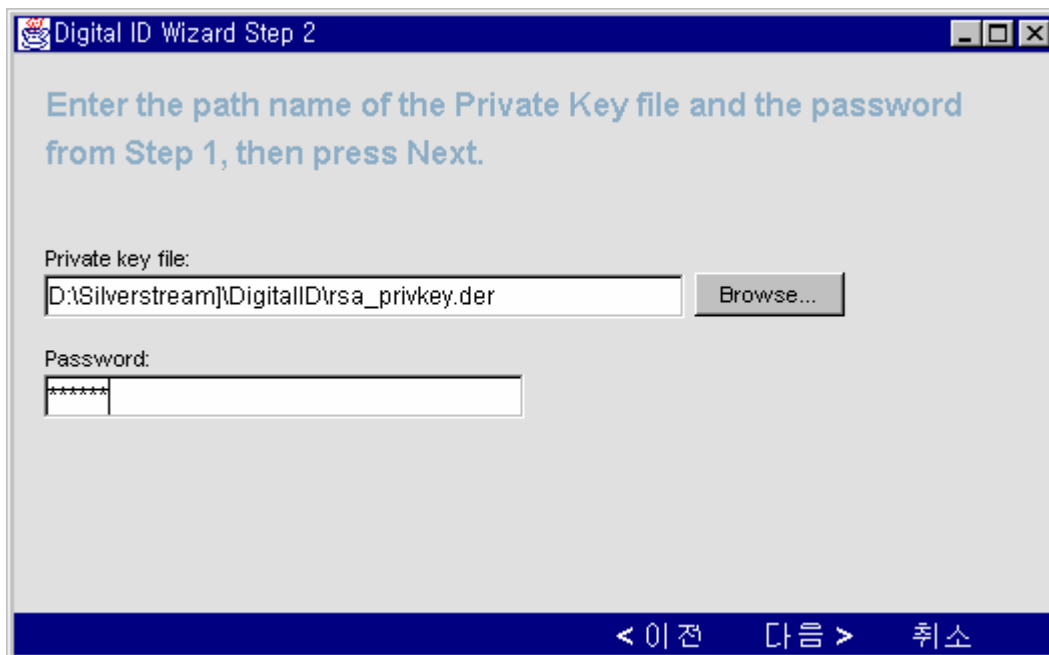

SilverStream Server

-> AgDigitalIDStep2 .

```
명령 프롬프트 - AgDigitalIDStep2
Microsoft(R) Windows NT(TM)
(C) Copyright 1985-1996 Microsoft Corp.

C:W>d:

D:W>cd Silverstream1

D:WSilverstream1>cd bin

D:WSilverstream1\bin>AgDigitalIDStep2
```

-> copy . -----BEGIN CERTIFICATE----- END CERTIFICATE

->

->

- > SMC(SilverStream Server Management Console) **Restart**
- restart RSA port 가

-> 가