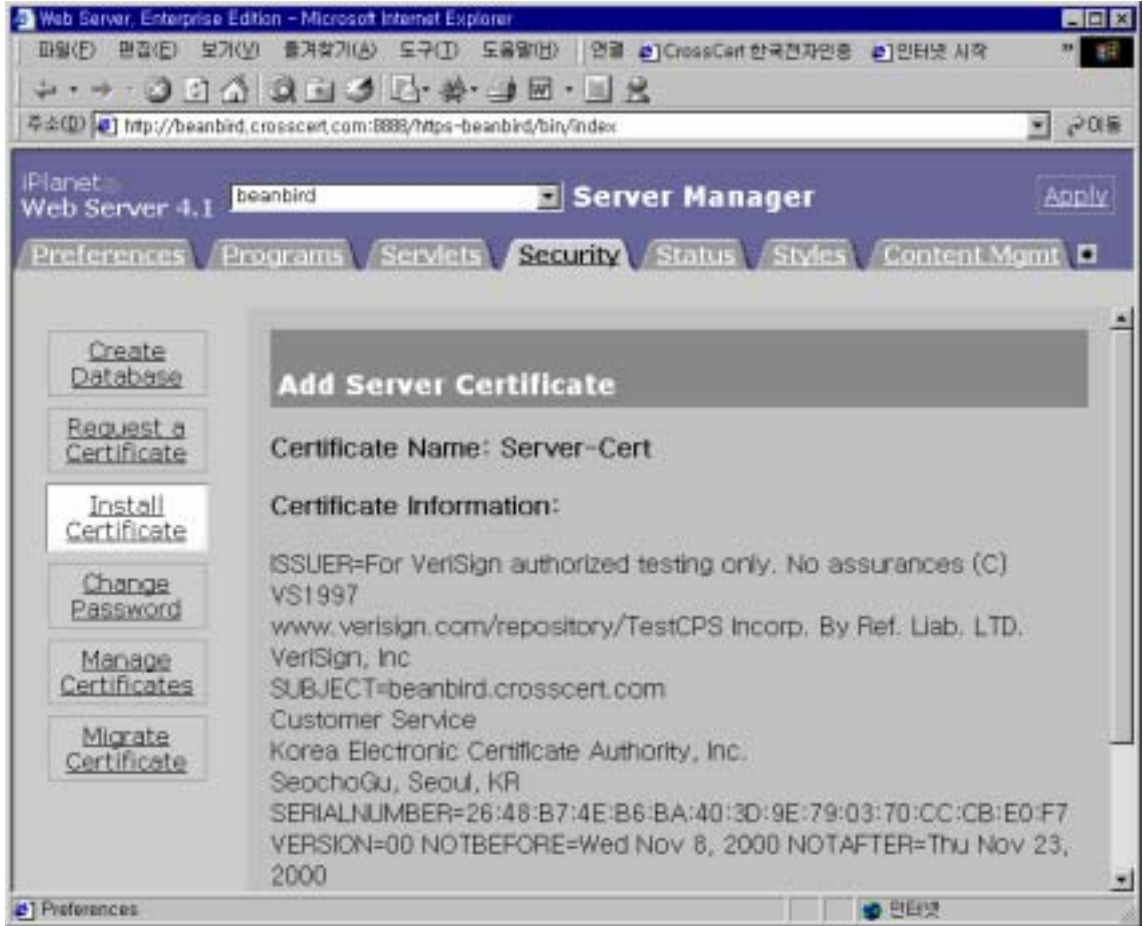

- Server Certificate :

CA .

- Trusted Certificate Authority :

5) 가 , iPlanet Web

Server Manage Certificates .

6) , Message text

(-----begin certificate end certificate-----)

2. SSL