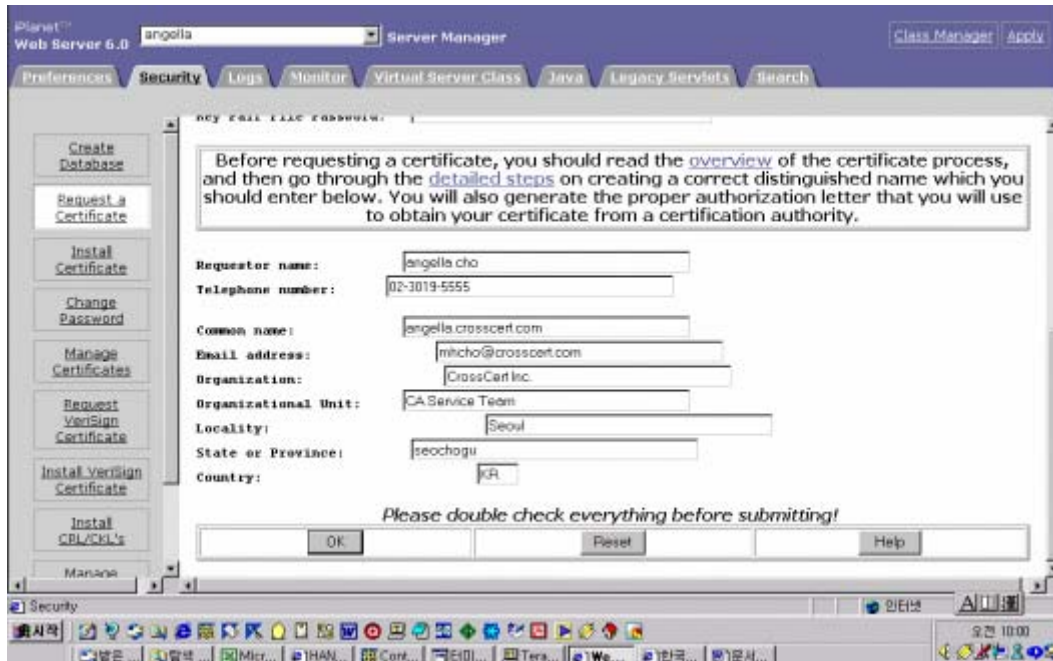

# IPlanet 6.0 CSR

<CSR >

1. <http://servername:AdminPort>

Manage

2. Security , Trust Database

- ✓ State or Province :
- ✓ Country : 가 ( KR)
- ✓ OK

CSR

-----BEGIN NEW CERTIFICATE REQUEST-----